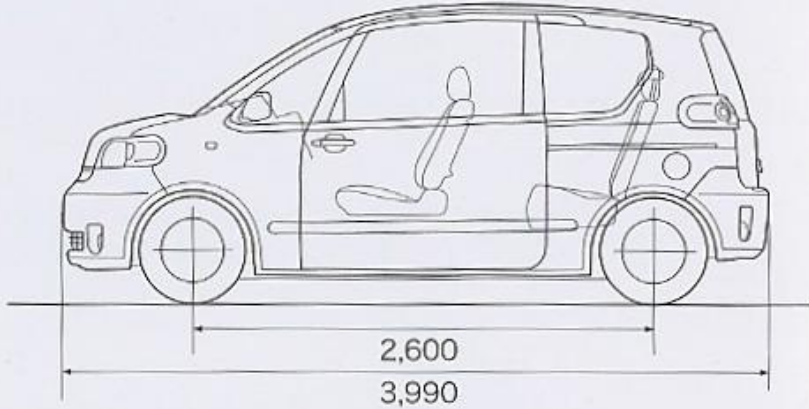

TOYOTA PORTE

Floor height - 300mm

Passenger Seat Slide - 750mm