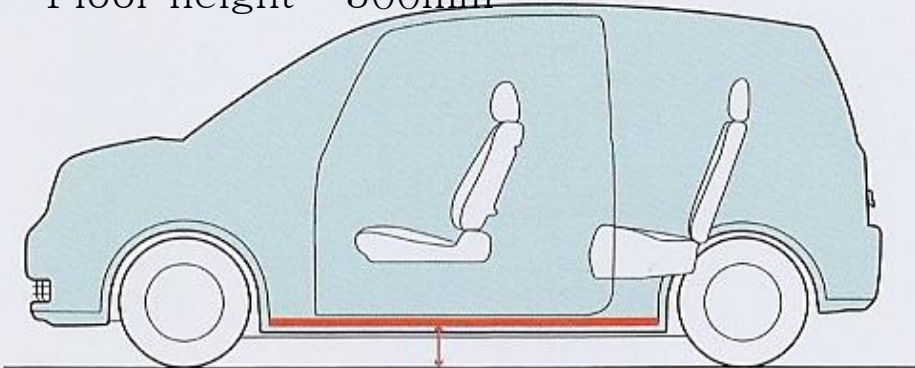

TOYOTA PORTE

Floor height - 300mm

Passenger Seat Slide - 750mm