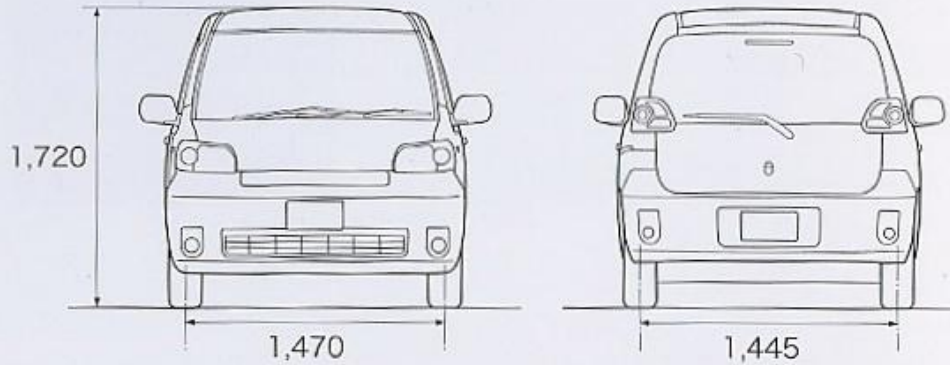

TOYOTA PORTE

Floor height - 300mm

Passenger Seat Slide - 750mm