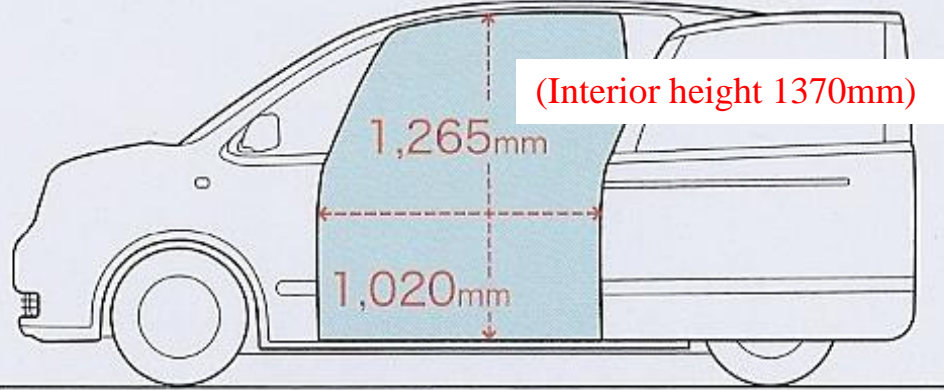

TOYOTA PORTE

Floor height - 300mm

Passenger Seat Slide - 750mm